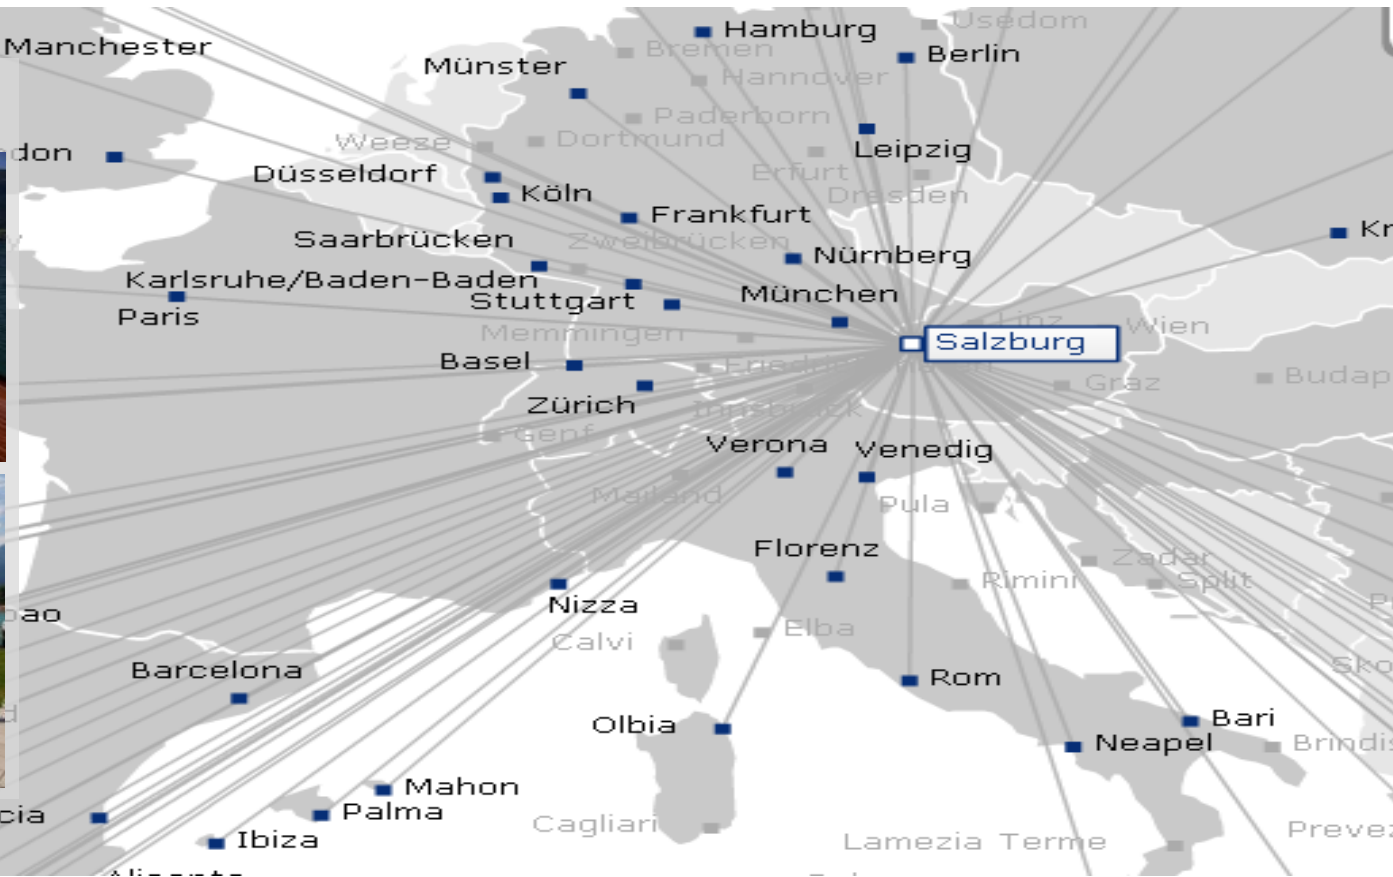

why scalaria

[rooms](#)

[convention](#)

[locations](#)

[events](#)

[contact](#)

... are you ready to get connected?

AP Salzburg and AP Munich
...VIP shuttle service by scalaria