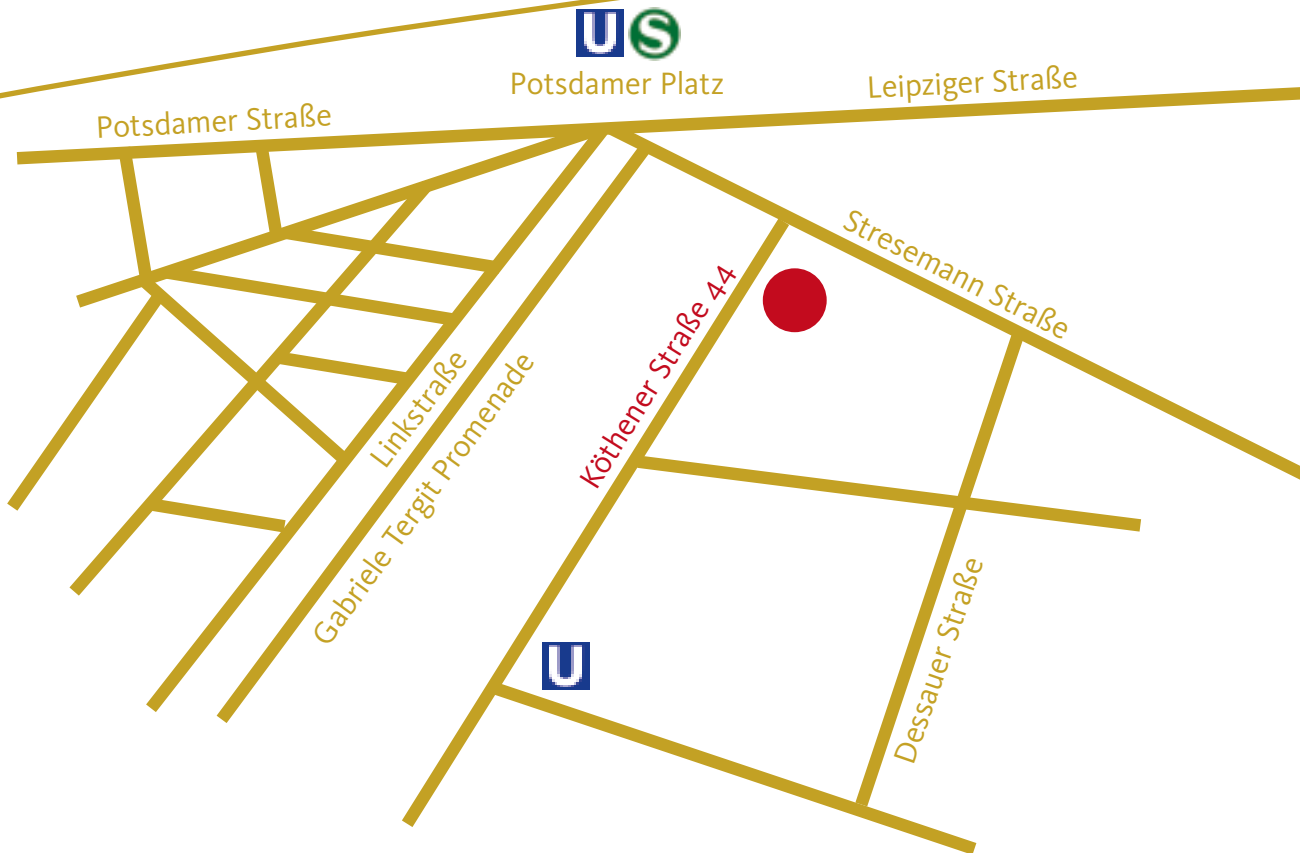

LOCATION & DIRECTIONS

Academie Lounge

HomeBase Event GmbH & Co. KG

Köthenerstr. 44

10963 Berlin

... how you can reach us with public transportation

to the train station Potsdamer Platz
(for the S- and U-Bahn)

...by car from all highways

head to Brandenburg Gate

...by long-distance train to Berlin's main train station (Berliner Hauptbahnhof)

only 3 km away

....from the airport

Tegel Airport 11 km or Schönefeld Airport 21 km